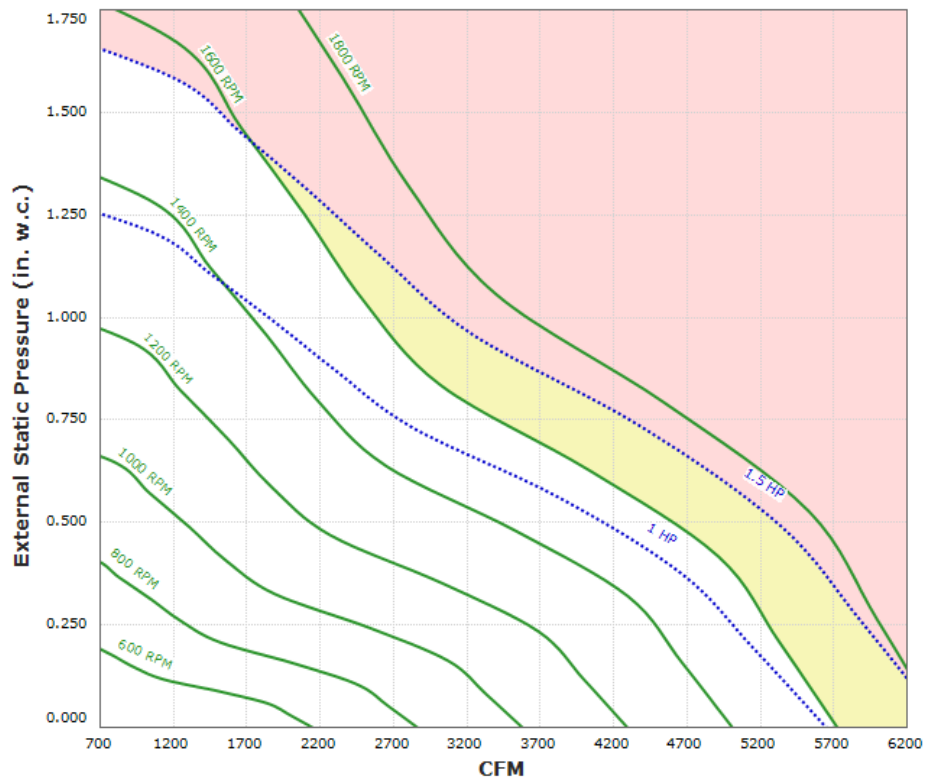

## R-AWPD-20-MS Performance Curve

**Max Sizeable RPM = 1900 RPM. Curve shown extended beyond this point for reference only.**

Motor DHP00165 has an rpm range of 300 to 1150.

Motor DHP1/545 has an rpm range of 435 to 1740.

Motor DTP0016 has an rpm range of 300 to 1150.

Motor DTP0016-50 has an rpm range of 300 to 958.

Motor DTP1/54 has an rpm range of 437 to 1750.

Motor DTP1/54-50HZ has an rpm range of 357 to 1426.

Motor EP00165 has an rpm range of 300 to 1150.

Motor EP1/545 has an rpm range of 432 to 1730.

Motor GP0016 has an rpm range of 300 to 1150.

Motor GP0016-50 has an rpm range of 300 to 958.

Motor GP1/54 has an rpm range of 450 to 1800.

Motor GP1/54-50 has an rpm range of 360 to 1440.